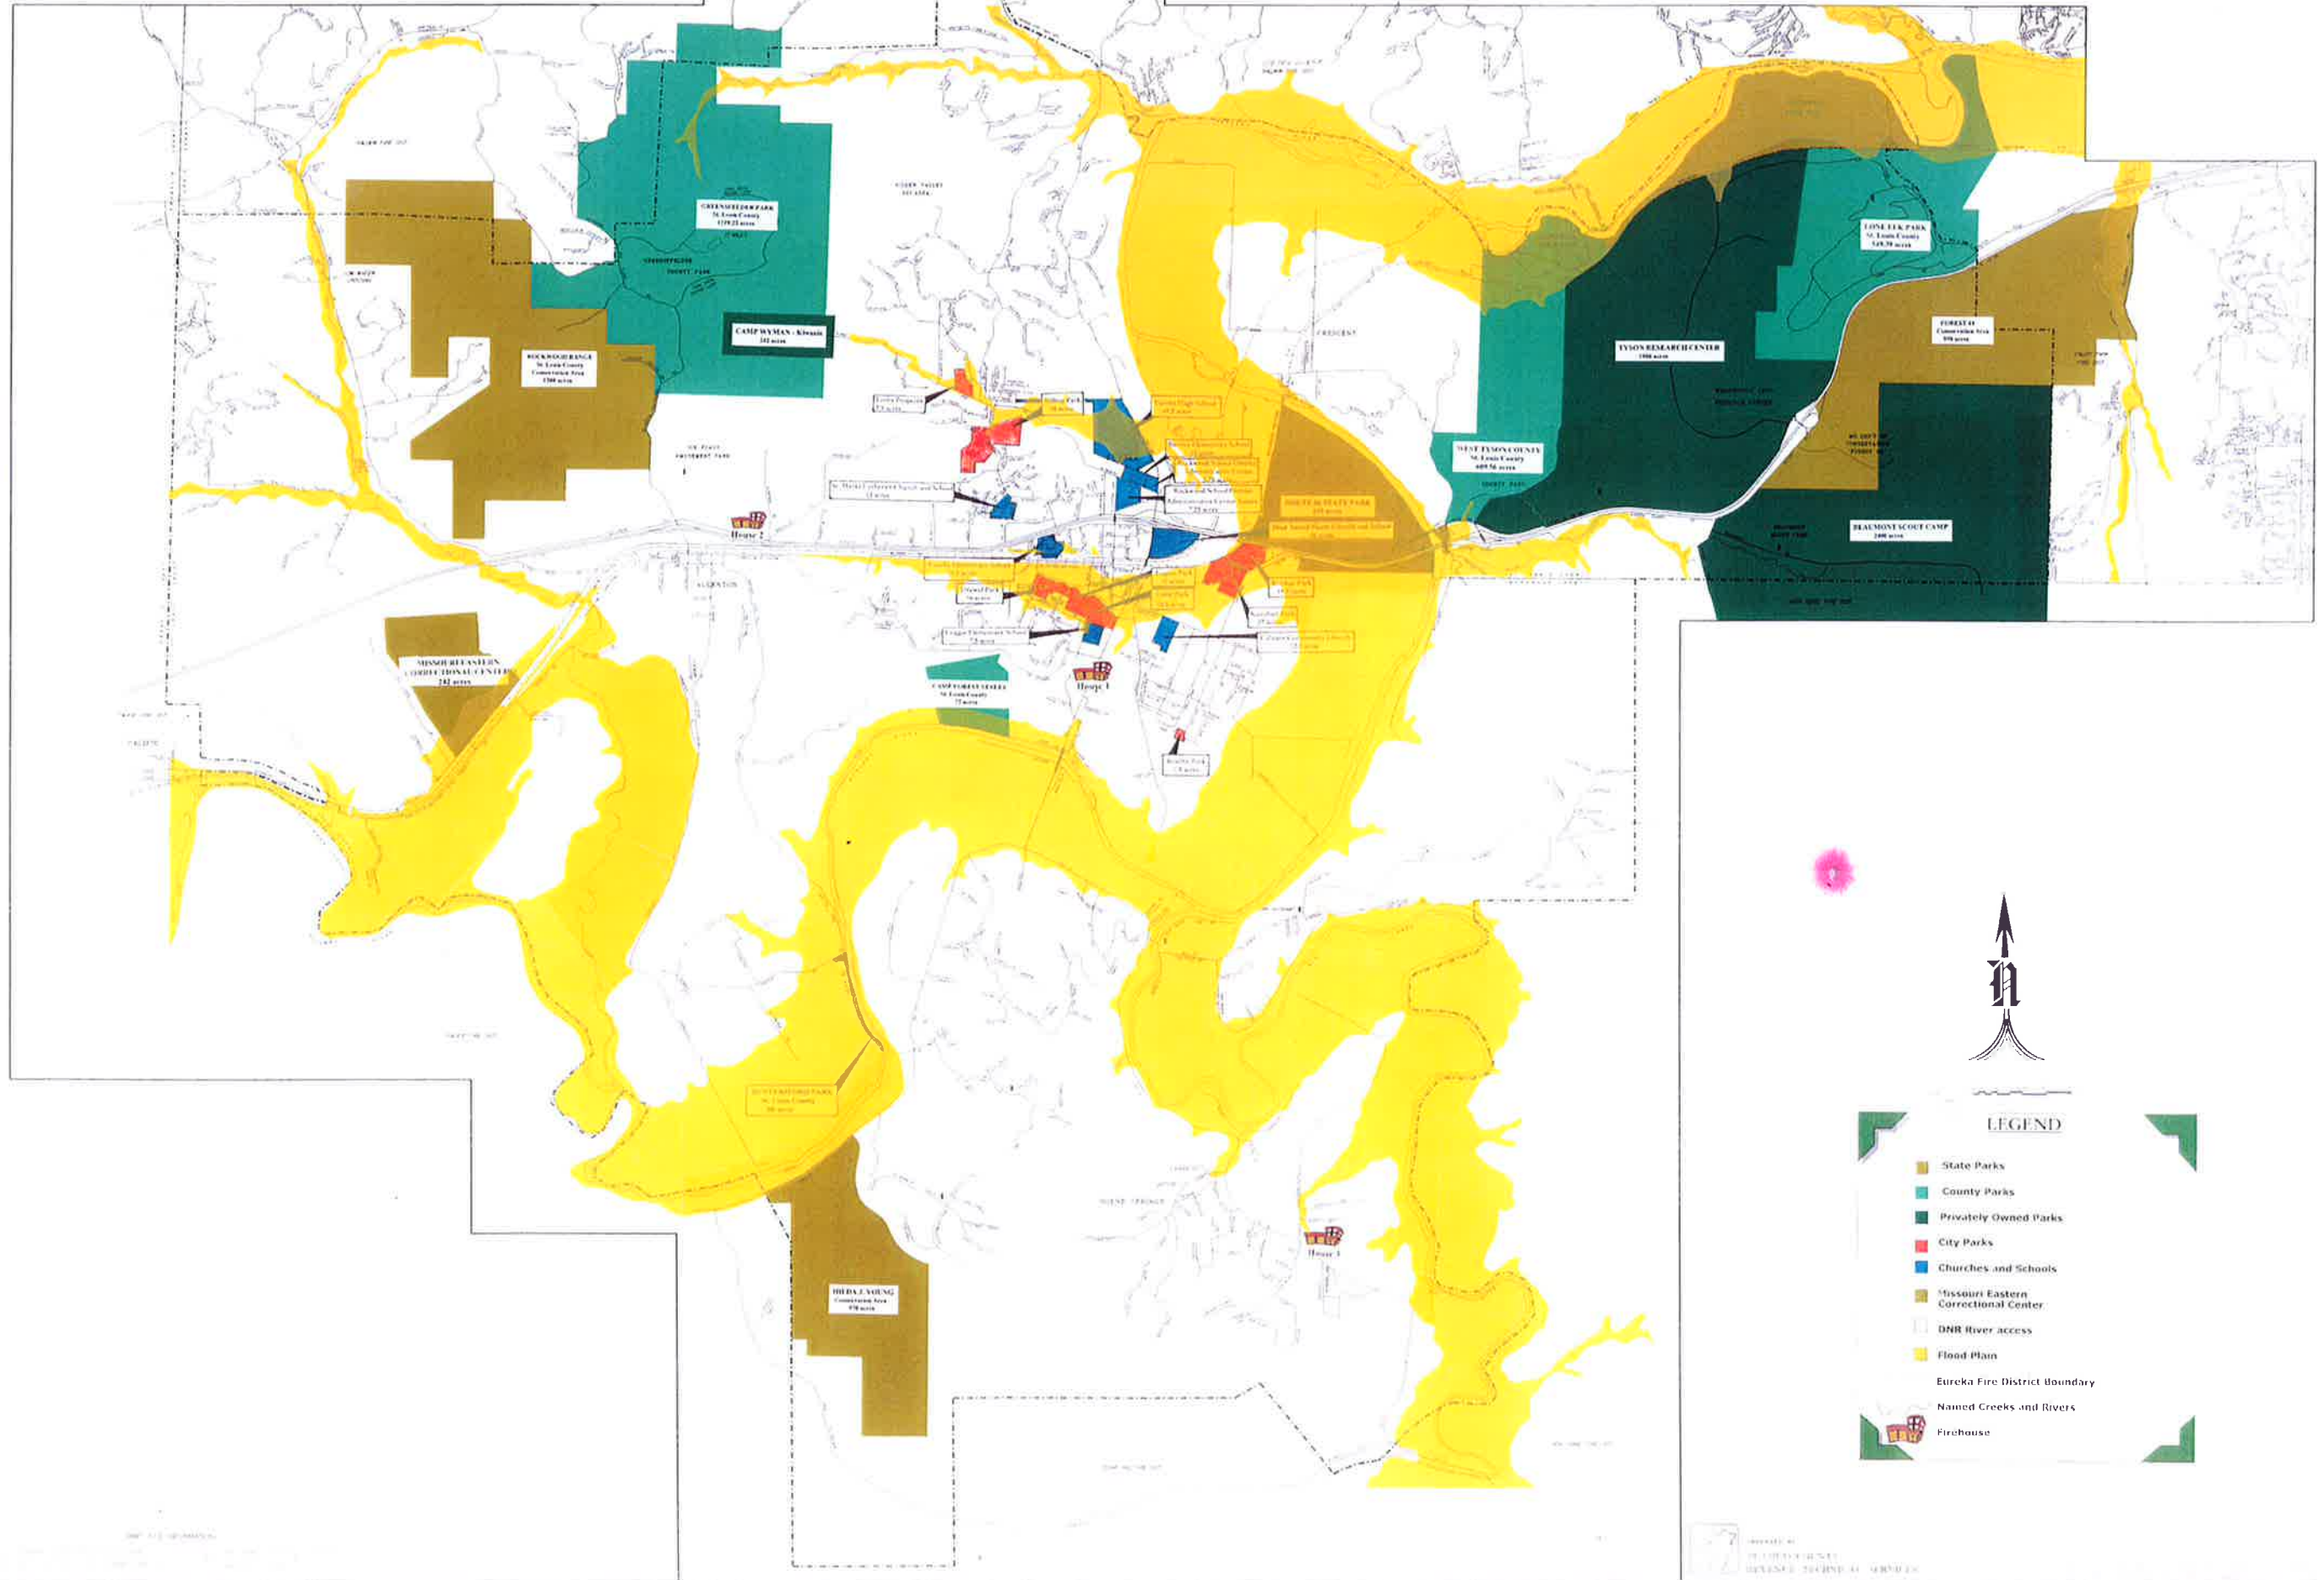

# EUREKA FIRE PROTECTION DISTRICT

## LEGEND

- State Parks
- County Parks
- Privately Owned Parks
- City Parks
- Churches and Schools
- Missouri Eastern Correctional Center
- DNR River Access
- Flood Plan
- Eureka Fire District Boundary
- Named Creeks and Rivers
- Firehouse